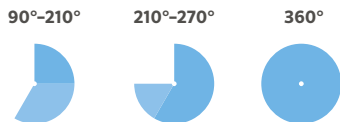

MP815-90

MP815-210

MP815-360

MP815

20 mm/hr (0.8 in/hr)
2.5 m-4.9 m (8'-16')

Model	Model	Model	Model	Model	Model	Model	Model
MP1000-90	MP1000-210	MP1000-360	MP2000-90	MP2000-210	MP2000-360	MP3000-90	MP3000-210
MP3000-360	MP3500-90	MP1000	MP2000	MP3000	MP3500		
		10 mm/hr (0.4 in/hr) 2.5 m-4.5 m (8'-15')	10 mm/hr (0.4 in/hr) 4 m-6.4 m (13'-21')	10 mm/hr (0.4 in/hr) 6.7 m-9.1 m (22'-30')	10 mm/hr (0.4 in/hr) 9.4 m-10.7 m (31'-35')		