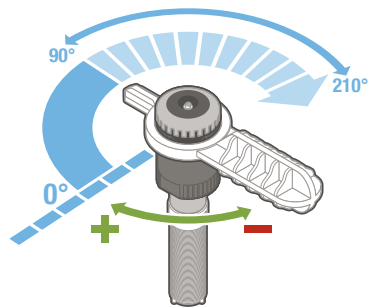

MP ROTATOR[®]

1

2

90°-210° 210°-270° 360°

MP800SR-90

MP800SR-360

MP800SR

20 mm/hr (0.8 in/hr)
1.8 m-3.5 m (6'-12')

MP815-90

MP815-210

MP815-360

MP815

20 mm/hr (0.8 in/hr)
2.5 m-4.9 m (8'-16')

Model	Model	Model	Model	Model	Model	Model	Model
MP1000-90	MP1000-210	MP1000-360	MP2000-90	MP2000-210	MP2000-360	MP3000-90	MP3000-210
MP3000-360	MP3500-90	MP1000	MP2000	MP3000	MP3500		
		10 mm/hr (0.4 in/hr) 2.5 m-4.5 m (8'-15')	10 mm/hr (0.4 in/hr) 4 m-6.4 m (13'-21')	10 mm/hr (0.4 in/hr) 6.7 m-9.1 m (22'-30')	10 mm/hr (0.4 in/hr) 9.4 m-10.7 m (31'-35')		