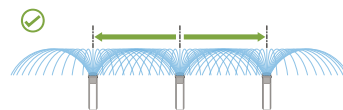

MP ROTATOR[®]

1

2

90°-210° 210°-270° 360°

MP800SR-90

MP800SR-360

MP800SR

20 mm/hr (0.8 in/hr)
1.8 m-3.5 m (6'-12')

MP815-90

MP815-210

MP815-360

MP815

20 mm/hr (0.8 in/hr)
2.5 m-4.9 m (8'-16')

Model	Model	Model	Model	Model	Model	Model	Model
MP1000-90	MP1000-210	MP1000-360	MP2000-90	MP2000-210	MP2000-360	MP3000-90	MP3000-210
MP3000-360	MP3500-90	MP1000	MP2000	MP3000	MP3500		
		10 mm/hr (0.4 in/hr) 2.5 m-4.5 m (8'-15')	10 mm/hr (0.4 in/hr) 4 m-6.4 m (13'-21')	10 mm/hr (0.4 in/hr) 6.7 m-9.1 m (22'-30')	10 mm/hr (0.4 in/hr) 9.4 m-10.7 m (31'-35')		