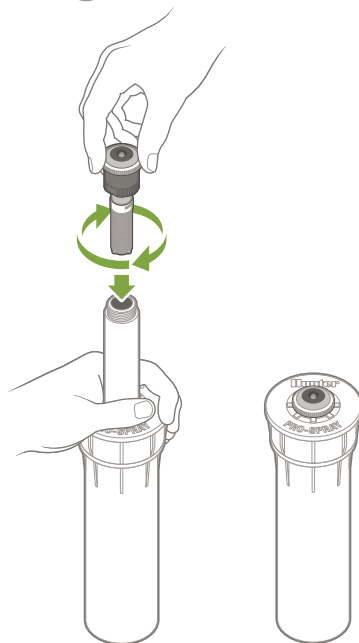

MP ROTATOR[®]

1

2

90°-210° 210°-270° 360°

MP800SR-90

MP800SR-360

MP800SR

20 mm/hr (0.8 in/hr)
1.8 m-3.5 m (6'-12')

MP815-90

MP815-210

MP815-360

MP815

20 mm/hr (0.8 in/hr)
2.5 m-4.9 m (8'-16')

Model	Model	Model	Model	Model	Model	Model	Model
MP1000-90	MP1000-210	MP1000-360	MP2000-90	MP2000-210	MP2000-360	MP3000-90	MP3000-210
MP3000-360	MP3500-90	MP1000	MP2000	MP3000	MP3500		
		10 mm/hr (0.4 in/hr) 2.5 m-4.5 m (8'-15')	10 mm/hr (0.4 in/hr) 4 m-6.4 m (13'-21')	10 mm/hr (0.4 in/hr) 6.7 m-9.1 m (22'-30')	10 mm/hr (0.4 in/hr) 9.4 m-10.7 m (31'-35')		