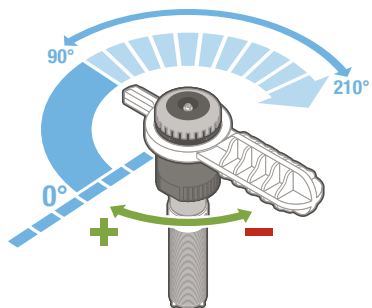

MP ROTATOR[®]

1

2

90°-210° 210°-270° 360°

MP800SR-90

MP800SR-360

MP800SR

20 mm/hr (0.8 in/hr)
1.8 m-3.5 m (6'-12')

MP815-90

MP815-210

MP815-360

MP815

20 mm/hr (0.8 in/hr)
2.5 m-4.9 m (8'-16')

Model	Model	Model	Model	Model	Model	Model	Model
MP1000-90	MP1000-210	MP1000-360	MP2000-90	MP2000-210	MP2000-360	MP3000-90	MP3000-210
MP3000-360	MP3500-90	MP1000	MP2000	MP3000	MP3500		
		10 mm/hr (0.4 in/hr) 2.5 m-4.5 m (8'-15')	10 mm/hr (0.4 in/hr) 4 m-6.4 m (13'-21')	10 mm/hr (0.4 in/hr) 6.7 m-9.1 m (22'-30')	10 mm/hr (0.4 in/hr) 9.4 m-10.7 m (31'-35')		