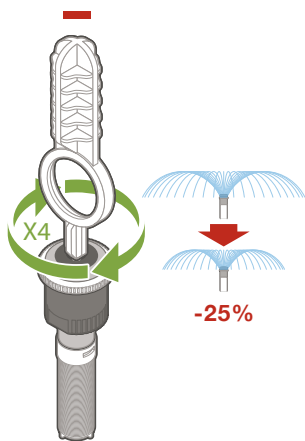

MP ROTATOR[®]

1

2

90°-210° 210°-270° 360°

MP800SR-90

MP800SR-360

MP800SR

20 mm/hr (0.8 in/hr)
1.8 m-3.5 m (6'-12')

MP815-90

MP815-210

MP815-360

MP815

20 mm/hr (0.8 in/hr)
2.5 m-4.9 m (8'-16')

Model	Model	Model	Model	Model	Model	Model	Model
MP1000-90	MP1000-210	MP1000-360	MP2000-90	MP2000-210	MP2000-360	MP3000-90	MP3000-210
MP3000-360	MP3500-90	MP1000	MP2000	MP3000	MP3500		
		10 mm/hr (0.4 in/hr) 2.5 m-4.5 m (8'-15')	10 mm/hr (0.4 in/hr) 4 m-6.4 m (13'-21')	10 mm/hr (0.4 in/hr) 6.7 m-9.1 m (22'-30')	10 mm/hr (0.4 in/hr) 9.4 m-10.7 m (31'-35')		