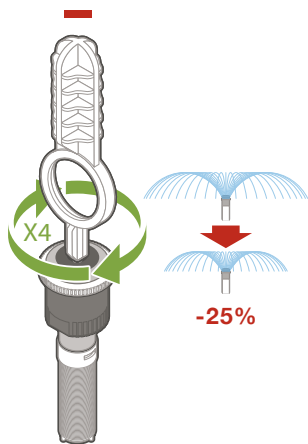

MP815-90

MP815-210

MP815-360

MP815

20 mm/hr (0.8 in/hr)
2.5 m-4.9 m (8'-16')

Model	Model	Model	Model	Model	Model	Model	Model
MP1000-90	MP1000-210	MP1000-360	MP2000-90	MP2000-210	MP2000-360	MP3000-90	MP3000-210
MP3000-360	MP3500-90	MP1000	MP2000	MP3000	MP3500		
		10 mm/hr (0.4 in/hr) 2.5 m-4.5 m (8'-15')	10 mm/hr (0.4 in/hr) 4 m-6.4 m (13'-21')	10 mm/hr (0.4 in/hr) 6.7 m-9.1 m (22'-30')	10 mm/hr (0.4 in/hr) 9.4 m-10.7 m (31'-35')		